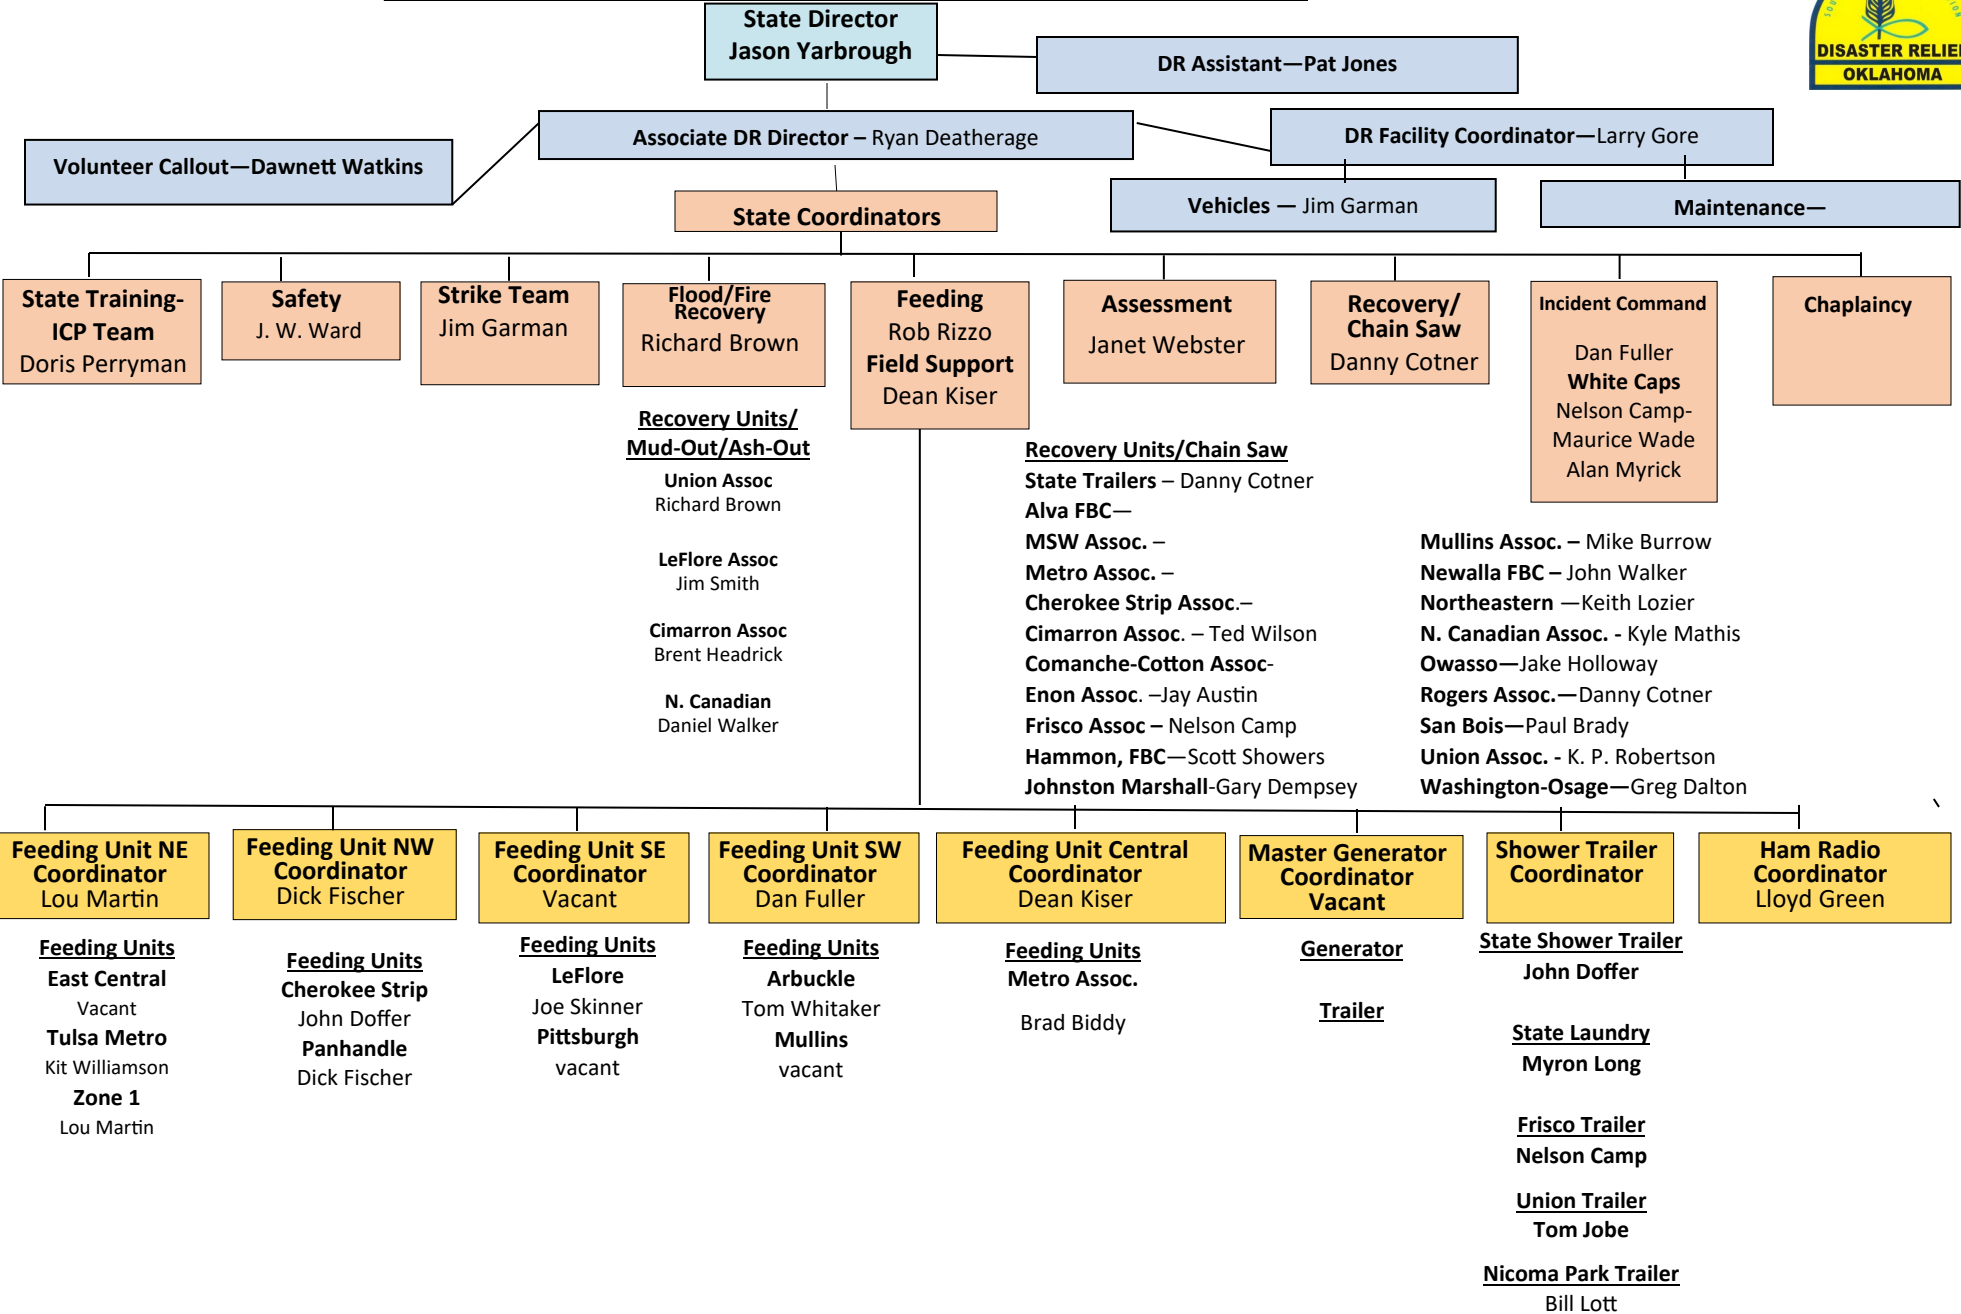

OKLAHOMA BAPTIST DISASTER RELIEF MOBILIZATION CHART

1-30-2025